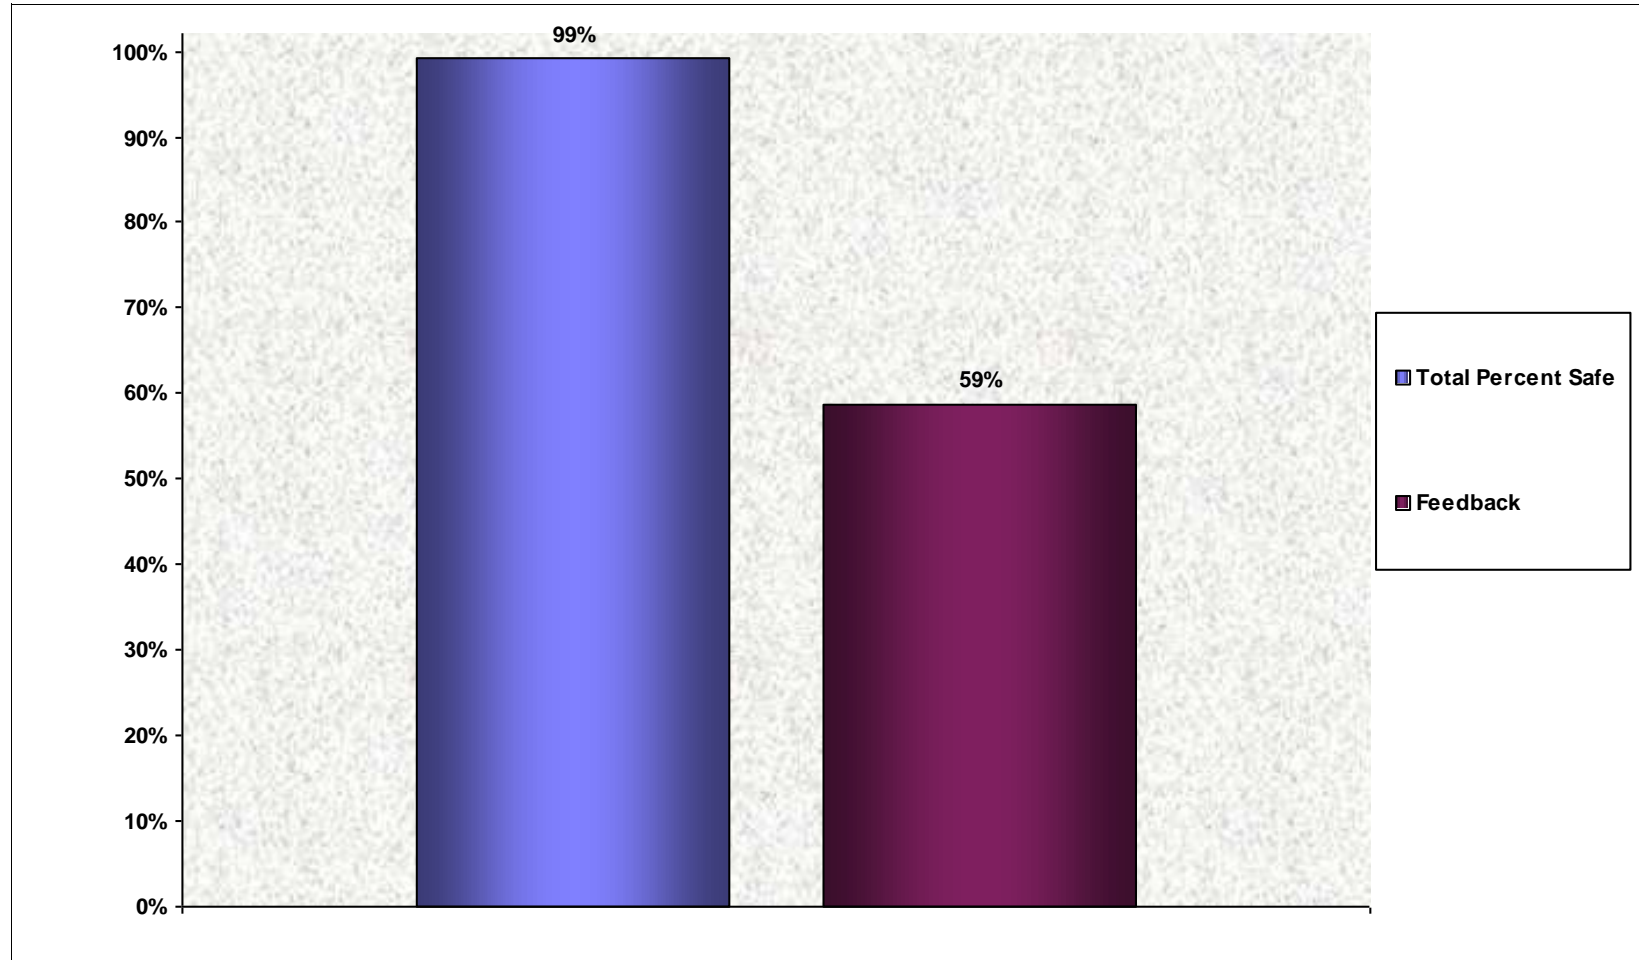

# Overall Percent Safe

**Total Cards: 455**  
**Total Behaviors Observed: 7091**  
**Percentage of Safe Cards: 92%**  
10-Sep-12

Copyright 1998 Moreno & Associates, Inc.

Location: Offshore/Harvey/Apache  
Personnel Observed: DII, Pneu Elect, Contractor  
For the Dates 1/1/2012 Through 8/31/2012